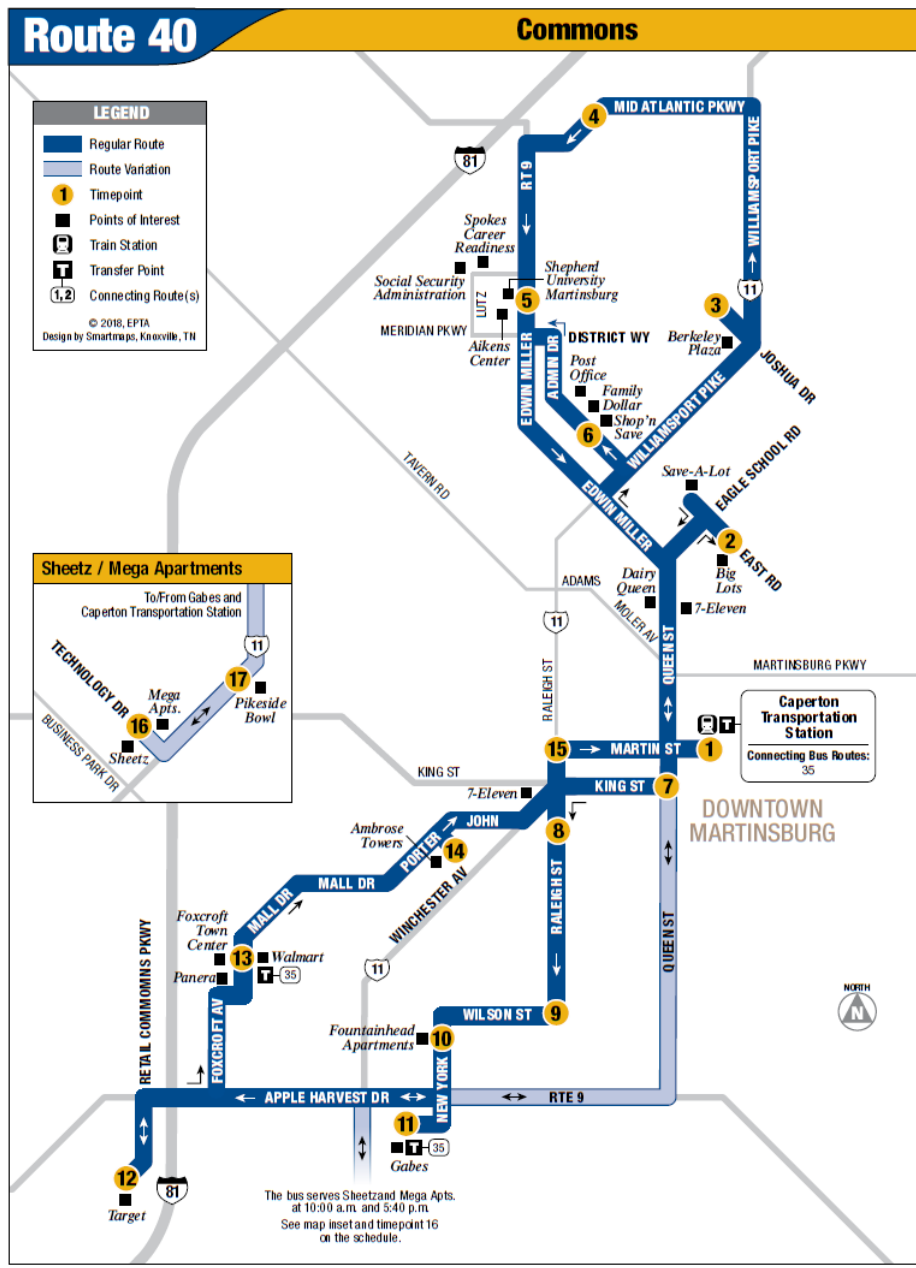

Route 40

Commons

LEGEND

- Regular Route
- Route Variation
- 1 Timepoint
- Points of Interest
- T Train Station
- T Transfer Point
- 1,2 Connecting Route(s)

© 2016, EPTA
Design by Smartmaps, Knoxville, TN

Sheetz / Mega Apartments

To/From Gabes and Caperton Transportation Station

The bus serves Sheetz Mega Apts. at 10:00 a.m. and 5:40 p.m. See map inset and timepoint 16 on the schedule.

Route 40: Morning & Afternoon Schedule

TIMEPOINT LOCATION	SCHEDULED DEPARTURE TIMES (Bold type indicates p.m. times)				
16 Sheetz / Mega Apartments	10:00	—	—	—	—
17 Pikeside Bowl	10:05	—	—	—	—
1 Caperton Transportation Station	10:15	11:40	1:00	2:45	4:05
2 Big Lots	10:21	11:46	1:06	2:51	4:11
3 Joshua Drive	10:29	11:54	1:14	2:59	4:19
4 Mid Atlantic Parkway	10:35	12:00	1:20	3:05	4:25
5 Shepherd University Martinsburg	10:37	12:02	1:22	3:07	4:27
6 Shop 'n Save	10:42	12:07	1:27	3:12	4:32
1 Caperton Transportation Station	10:50	12:15	*1:35/2:00	3:20	4:40
7 Queen Street / King Street	10:54	12:19	2:04	3:24	4:44
8 Raleigh Street	10:56	12:21	2:06	3:26	4:46
9 Wilson Street	10:59	12:24	2:09	3:29	4:49
10 New York Avenue	11:01	12:26	2:11	3:31	4:51
11 Gabes	11:05	12:30	2:15	3:35	4:55
12 Target	11:13	12:38	2:23	3:43	5:03
13 Walmart	11:20	12:45	2:30	3:51	5:10
14 Ambrose Towers	11:25	12:50	2:35	3:56	5:15
15 Raleigh Street / Martin Street	11:30	12:55	2:40	4:01	5:20
1 Caperton Transportation Station	11:40	1:00	2:45	4:05	5:25
11 Gabes	—	—	—	—	5:32
16 Sheetz / Mega Apartments	—	—	—	—	5:40

*Route Interruption. Riders will be asked to vacate EPTA buses, and will be able to re-board prior to continuing with established route.