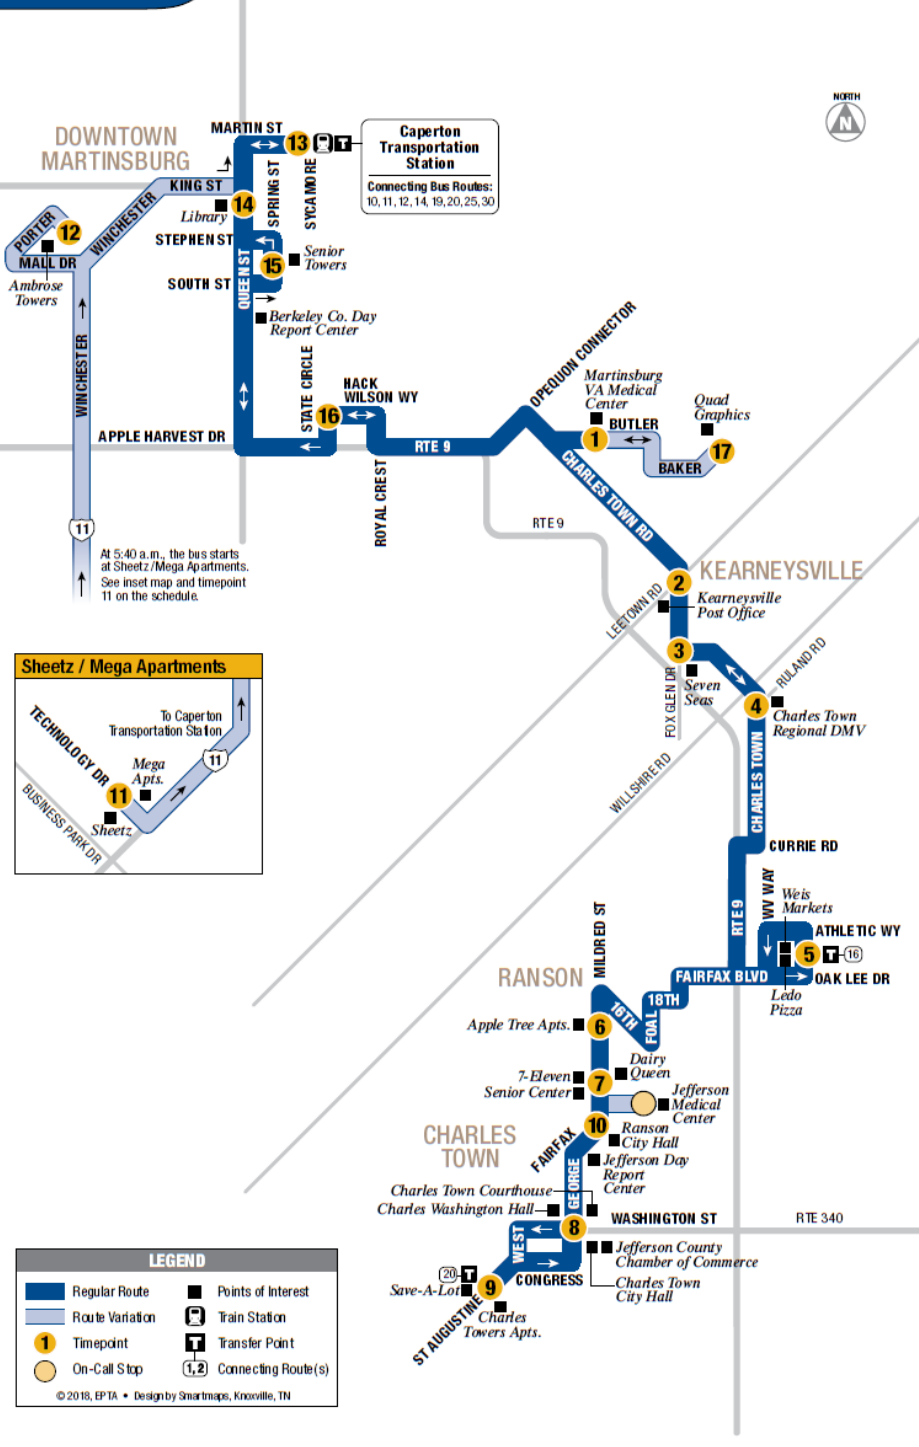

# Route 16

### Monday-Friday: VA Medical Center to Kearneysville, Ranson, Charles Town

TIMEPOINT LOCATION	SCHEDULED DEPARTURE TIMES (Bold type indicates p.m. times)							
1 VA Medical Center	9:00	10:00	—	12:00	1:00	2:00	—	4:00
2 Leetown Rd	9:07	10:07	—	12:07	1:07	2:07	—	4:07
3 Fox Glen	9:09	10:09	—	12:09	1:09	2:09	—	4:09
4 DMV - Kearneysville	9:12	10:12	—	12:12	1:12	2:12	—	4:12
5 Ledo Pizza/Wels - Ranson	9:15	10:15	—	12:15	1:15	2:15	—	4:15
6 Apple Tree Apartments	9:20	10:20	—	12:20	1:20	2:20	—	4:20
7 7-Eleven / Senior Center	9:22	10:22	—	12:22	1:22	2:22	—	4:22
Jefferson Medical Center	—	—	—	—	—	—	—	—
Charles Washington Hall	9:27	10:27	—	12:27	1:27	2:27	—	4:27
9 Save-A-Lot	9:30	10:30	*11:00/11:30	12:30	1:30	2:30	*3:00/3:30	4:30
8 Charles Town Courthouse	9:34	10:34	11:34	12:34	1:34	2:34	3:34	4:34
10 Ranson City Hall	9:36	10:36	11:36	12:36	1:36	2:36	3:36	4:36
7 Dairy Queen	9:37	10:37	11:37	12:37	1:37	2:37	3:37	4:37
6 Apple Tree Apartments	9:39	10:39	11:39	12:39	1:39	2:39	3:39	4:39
5 Ledo Pizza/Wels - Ranson	9:45	10:45	11:45	12:45	1:45	2:45	3:45	4:45
4 DMV - Kearneysville	9:48	—	11:48	12:48	1:48	—	3:48	4:48
3 Fox Glen	9:51	—	11:51	12:51	1:51	—	3:51	4:51
2 Leetown Rd	9:53	—	11:53	12:53	1:53	—	3:53	4:53
1 VA Medical Center	10:00	—	12:00	1:00	2:00	—	4:00	5:00

\*Route Interruption. Riders will be asked to vacate EPTA buses, and will be able to re-board prior to continuing with established route.

### Evening Schedule

TIMEPOINT LOCATION	SCHEDULED DEPARTURE TIMES (PM)
11 Sheetz / Mega Apartments	—
12 Ambrose Towers	—
13 Caperton Transportation Station	—
14 Library	—
15 Senior Towers	—
16 Hack Wilson Way	—
17 Quad Graphics - Baker Road	—
1 VA Medical Center	5:00
16 Hack Wilson Way	5:08
15 Senior Towers	5:13
13 Caperton Transportation Station	5:24