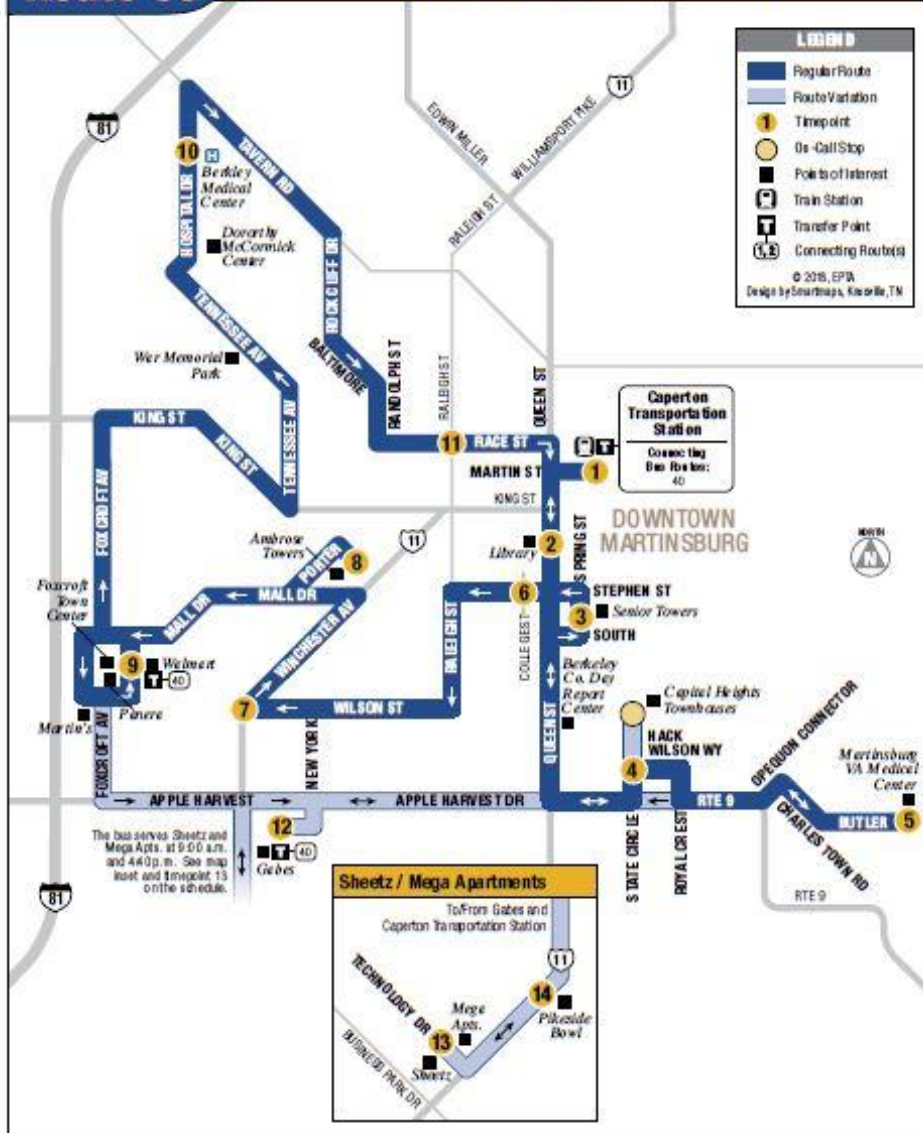

# Route 35

## VA / Berkeley Medical Center

### Route 35: Saturday, Holiday and Snow Schedule

TIMEPOINT LOCATION	SCHEDULED DEPARTURE TIMES (Bold type indicates p.m. times)					
	9:00	10:50	12:15	2:00	3:20	4:05
13 Sheetz / Mega Apartments	9:00	—	—	—	—	—
14 Pike side Bowl	9:05	—	—	—	—	—
1 Caperton Transportation Station	9:20	10:50	12:15	2:00	3:20	4:05
2 Library	9:24	10:54	12:19	2:04	3:24	—
3 Senior Towers	9:27	10:57	12:22	2:07	3:27	—
4 Hack Wilson Way	9:35	11:05	12:30	2:15	3:35	4:13
5 VA Medical Center	9:45	11:13	12:38	2:23	3:43	4:20
4 Hack Wilson Way	9:55	11:21	12:46	2:31	3:51	4:28
3 Senior Towers	10:05	11:31	12:56	2:41	3:55	—
1 Caperton Transportation Station	10:15	11:40	1:00	2:45	4:05	—
2 Library	10:19	11:44	1:04	2:49	—	—
6 Stephen Street / College Street	10:21	11:46	1:06	2:51	—	—
7 Wilson Street / Winchester Avenue	10:25	11:50	1:10	2:55	—	—
8 Ambrose Towers	10:30	11:55	1:15	3:00	—	—
9 Walmart	10:35	12:00	1:20	3:05	—	—
10 Berkeley Medical Center	10:43	12:08	1:28	3:13	—	—
11 Race Street / Raleigh Street	10:47	12:12	1:32	3:17	—	—
1 Caperton Transportation Station	10:50	12:15	<b>*1:35/2:00</b>	3:20	—	—
12 Gabes	—	—	—	—	—	4:35
13 Sheetz / Mega Apartments	—	—	—	—	—	4:40

\*Route Interruption. Riders will be asked to vacate EPA buses, and will be able to re-board prior to continuing with established route.