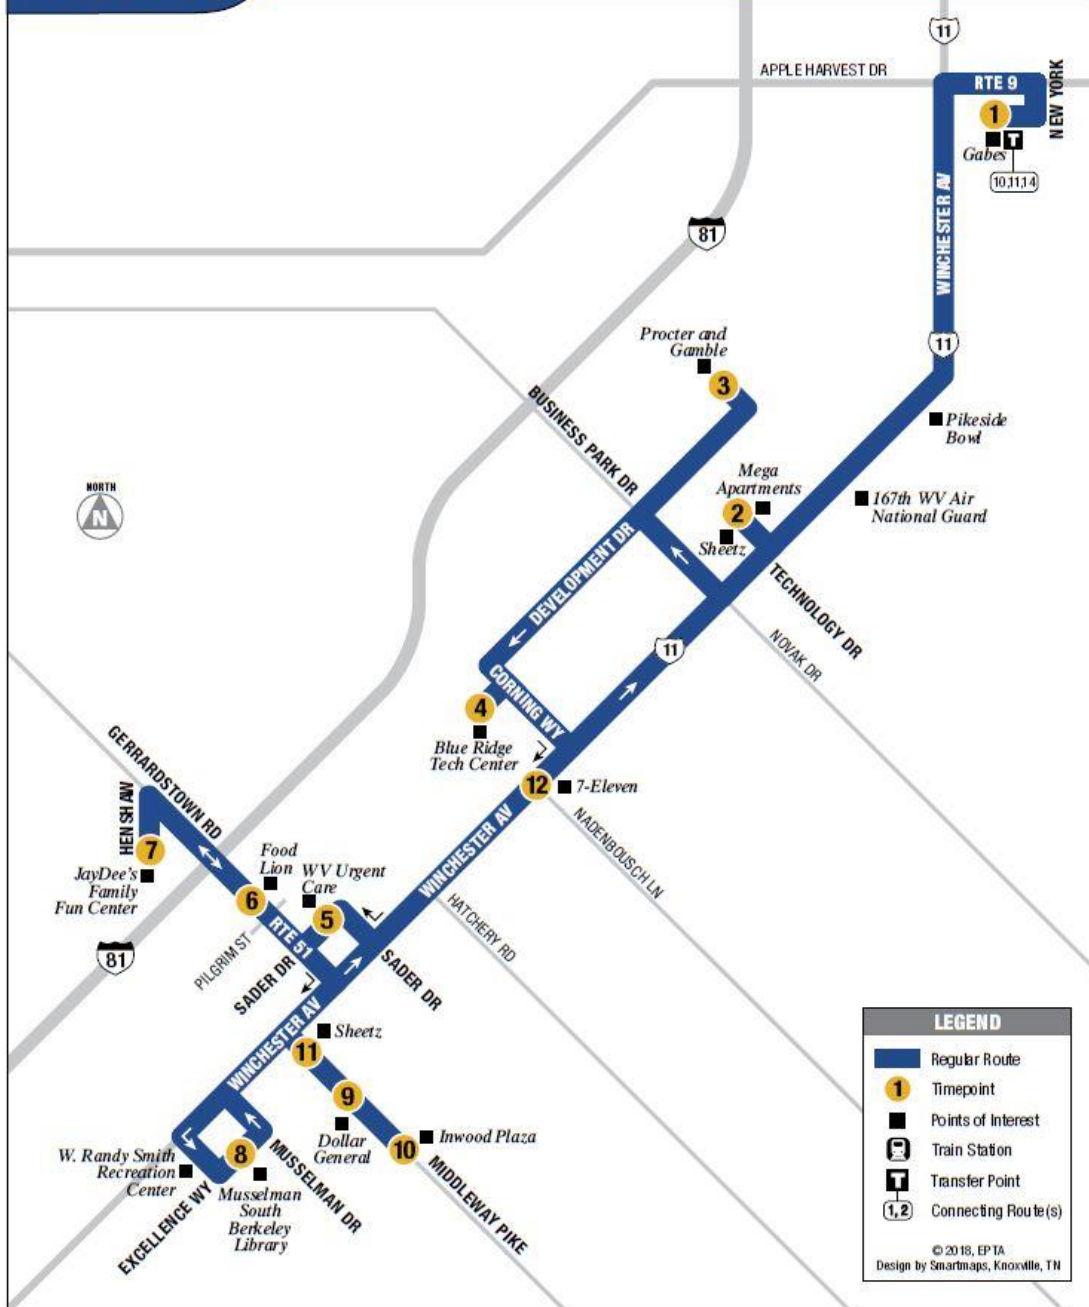

Route 18

Inwood

Monday-Friday: Gages to Development Drive, Blue Ridge Technical Center, JayDee's Family Fun

STOP LOCATION	SCHEDULED DEPARTURE TIME (Bold type indicates p.m. times)							
	7:45	8:45	9:45	10:45	11:45	12:45	1:45	2:45
1 Gages	7:45	8:45	9:45	10:45	11:45	12:45	1:45	2:45
2 Sheetz / Mega Apartments	7:52	8:52	9:52	10:52	11:52	12:52	1:52	2:52
3 Development Drive	7:57	8:57	9:57	10:57	11:57	12:57	1:57	2:57
4 Blue Ridge Tech Center	8:05	9:05	10:05	11:05	12:05	1:05	2:05	3:05
5 WV Urgent Care	8:11	9:11	—	11:11	12:11	1:11	2:11	3:11
6 Food Lion	8:13	9:13	—	11:13	12:13	1:13	2:13	3:13
7 JayDee's Family Fun Center	8:16	9:16	—	11:16	12:16	1:16	2:16	3:16
8 South Berkeley Library	8:26	9:26	—	11:26	12:26	1:26	2:26	3:26
9 Dollar General	8:29	9:29	—	11:29	12:29	1:29	2:29	3:29
10 Inwood Plaza	8:30	9:30	—	11:30	12:30	1:30	2:30	3:30
11 Sheetz (Middleway Pike)	8:32	9:32	—	11:32	12:32	1:32	2:32	3:32
12 Nadenboush Lane	8:36	9:36	—	11:36	12:36	1:36	2:36	3:36
1 Gages	8:45	9:45	*10:15/10:45	11:45	12:45	1:45	2:45	3:45
2 Sheetz / Mega Apartments	—	—	—	—	—	—	—	3:52

*Route Interruption at Gages. Riders will be asked to vacate EPTA buses, and will be able to re-board prior to continuing with established route.